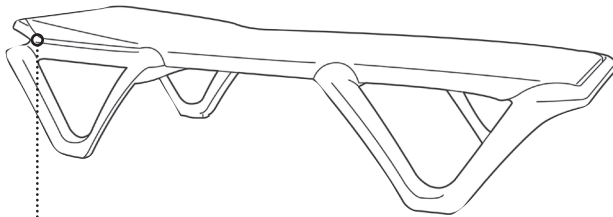

Nautical Pro Adjustable Sling Chaise

Spare Parts

Sling Cord USSP0132 through USSP0254

Bernat USSP0305 & USSP0306

Reference	Description
USSP0305	BERNAT NAUTICAL PRO BRONZE
USSP0306	BERNAT NAUTICAL PRO WHITE
USSP0132	SLING CHAISE CORD BLUE
USSP0133	SLING CHAISE CORD HUNTER GREEN
USSP0134	SLING CHAISE CORD TEAL
USSP0135	SLING CORD MAR/NAT/CAT TAUPE
USSP0136	SLING CHAISE CORD NAVY BLUE
USSP0137	SLING CHAISE CORD YELLOW
USSP0138	SLING CORD MAR/NAT/CAT WHITE
USSP0170	SLING CHAISE CORD AQUA
USSP0171	SLING CHAISE CORD KHAKI
USSP0250	SLING CHAISE CORD ESPRESSO
USSP0251	SLING CHAISE CORD SPA BLUE
USSP0252	SLING CHAISE CORD FERN GREEN
USSP0253	SLING CHAISE CORD TURQUOISE
USSP0254	SLING CHAISE CORD BROWN/TAUPE