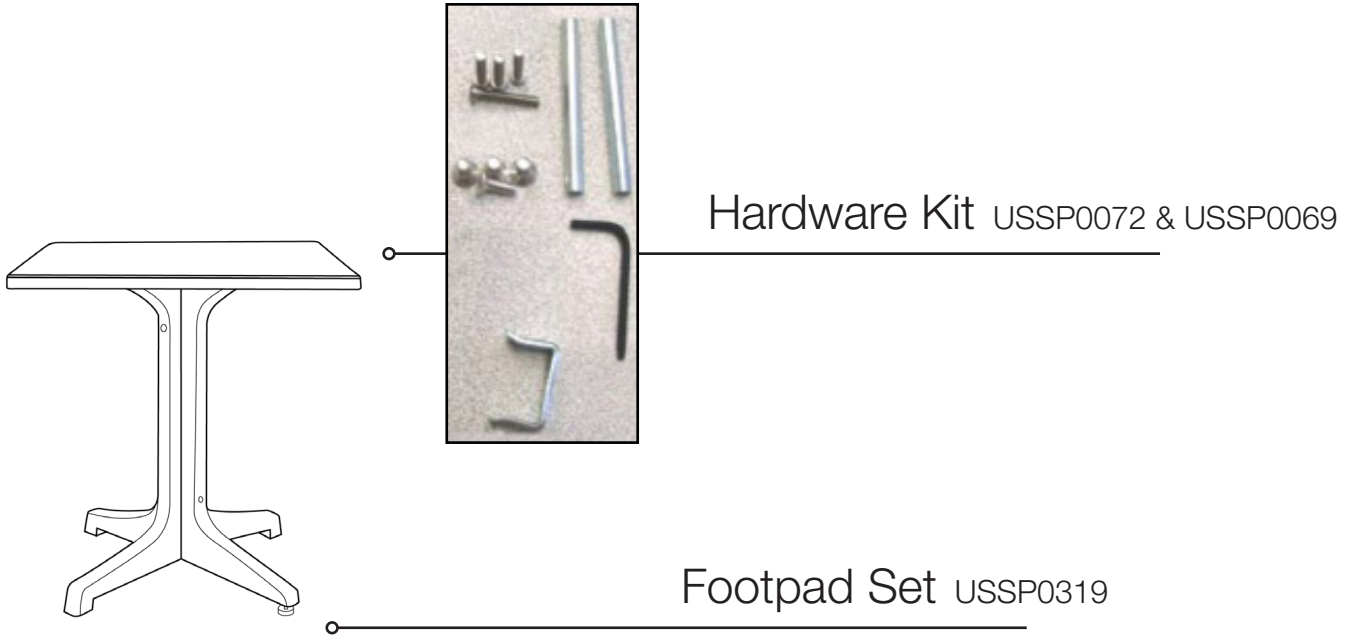

View Product

Omega 28" & 32" Square Tables

Height:	28.75"
Width:	28" or 32"
Length:	28" or 32"
Unit Weight:	25.2 or 33.6 lbs

Product Specifications

Product Description	Reference Number	Color	UPC Code 014306	Pack Weight Each (lbs.)	Master Pack	Master Pack Volume (cu. ft)
Omega 28" Square Tables w/ charcoal base	US283746	Metal Brushed	932293	28.54	1	3.32
Omega 32" Square Tables w/ charcoal base	US285744	Dark Concrete	932330	37.41	1	4.28
	US285746	Metal Brushed	932323	37.41	1	4.28

Features & Benefits Warranty: 1 Yr.

- Use both indoors and outdoors
- High resistance to scratches, UV rays, and cigarette burns
- Economical and easy to clean

Omega complete tables combine our ever-popular and easy-to-assemble resin alpha base with a new tabletop that has been specially designed with a coordinating resin edge. The tabletops provide extraordinary resistance to scratching, abrasion and impacts.

Dark Concrete/
Charcoal

Metal Brushed/
Charcoal

Omega 28" & 32" Square Tables

Spare Parts

28" Square

Reference	Description
USSP0319	ALPHA SM/LG FOOTPAD SET BLACK (3 FIXED/1 ADJ)
USSP0072	HARDWARE KIT ALPHA SMALL BLACK & OMEGA

32" Square

Reference	Description
USSP0319	ALPHA SM/LG FOOTPAD SET BLACK (3 FIXED/1 ADJ)
USSP0069	HARDWARE KIT ALPHA LARGE