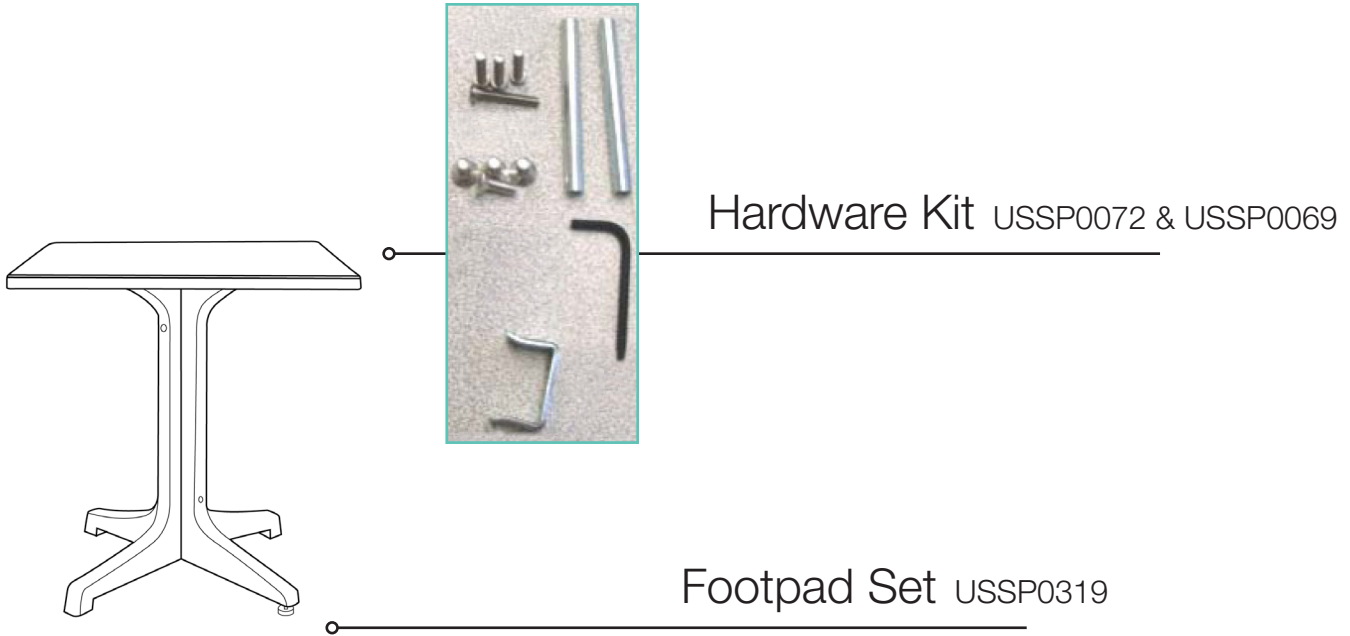

Omega 28" & 32" Square Tables

Height:	28.75"
Width:	28" or 32"
Length:	28" or 32"
Weight:	

Product Specifications

Product Description	Reference Number	Color	UPC Code 014306	Weight Each (lbs.)	Master Pack	Master Pack Volume (cu. ft)
Omega 28" Square Tables w/ charcoal base	US283744	Dark Concrete	932286	28.54	1	3.32
	US283746	Metal Brushed	932293	28.54	1	3.32
Omega 32" Square Tables w/ charcoal base	US285744	Dark Concrete	932330	37.41	1	4.28
	US285746	Metal Brushed	932323	37.41	1	4.28

Features & Benefits Warranty: 1 Yr.

- Use both indoors and outdoors
- High resistance to scratches, UV rays, and cigarette burns
- Economical and easy to clean

Omega complete tables combine our ever-popular and easy-to-assemble resin alpha base with a new tabletop that has been specially designed with a coordinating resin edge. The tabletops provide extraordinary resistance to scratching, abrasion and impacts.

Omega 28" & 32" Square Tables

Spare Parts

28" Square

Reference	Description
USSP0319	ALPHA SM/LG FOOTPAD SET BLACK (3 FIXED/1 ADJ)
USSP0072	HARDWARE KIT ALPHA SMALL BLACK & OMEGA

32" Square

Reference	Description
USSP0319	ALPHA SM/LG FOOTPAD SET BLACK (3 FIXED/1 ADJ)
USSP0069	HARDWARE KIT ALPHA LARGE