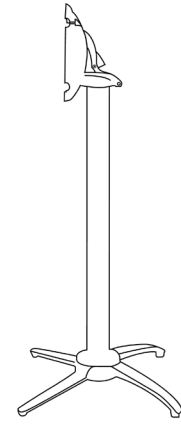

# Quattro Contact Terrace Bar Height Base

Length: 19.5"  
 Width: 19.5"  
 Height: 42"  
 Weight: 12.8 lbs

## Product Specifications

Product Description	Reference Number	Color	UPC Code 014306	Weight Each (lbs.)	Master Pack	Master Pack Volume (cu. ft)
Quattro Contact Terrace Bar Height Base	UT169017	Black	944425	17.48	1	1.97
	UT169009	Silver Gray	944395	17.48	1	1.97

## Features & Benefits Warranty: 2 Yrs.

- Patented kinetic technology system corrects up to 2cm (3/4 inch) on uneven surfaces
- Features the patented Grosfillex tilting mechanism
- Tilting top allows for easier storage
- Nests up to 5 tables in under 10 square feet
- Fits our HPL, Exterior Vanguard and Molded Melamine table top collections
- This base is designed for tabletops up to 32" diameter

# Quattro Contact Bar Height

Spare Parts