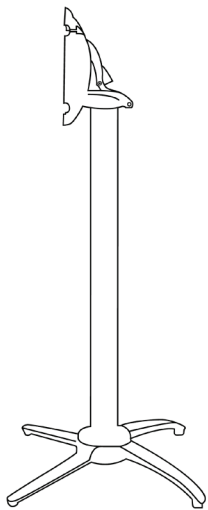

# Quattro Contact Terrace Bar Height Base

Length: 19.5"  
 Width: 19.5"  
 Height: 42"  
 Weight: 12.8 lbs

## Product Specifications

Product Description	Reference Number	Color	UPC Code 014306	Weight Each (lbs.)	Master Pack	Master Pack Volume (cu. ft)
Quattro Contact Terrace Bar Height Base	UT169017	Black	944425	17.48	1	1.97
	UT169009	Silver Gray	944395	17.48	1	1.97

## Features & Benefits Warranty: 2 Yrs.

- Patented kinetic technology system corrects up to 2cm (3/4 inch) on uneven surfaces
- Features the patented Grosfillex tilting mechanism
- Tilting top allows for easier storage
- Nests up to 5 tables in under 10 square feet
- Fits our HPL, Exterior Vanguard and Molded Melamine table top collections
- This base is designed for tabletops up to 32" diameter

# Quattro Contact Bar Height

Spare Parts