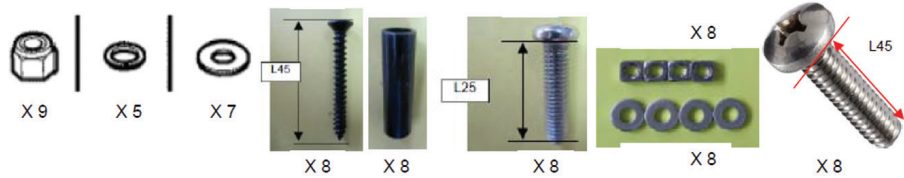

Hardware Pack USSP0278

Footpad USSP0312

Reference	Description
USSP0278	HARDWARE PACK X-1/QUATTRO BASE & TOPS
USSP0312	LEVELER/FOOTPAD (4) QUATTRO BASE