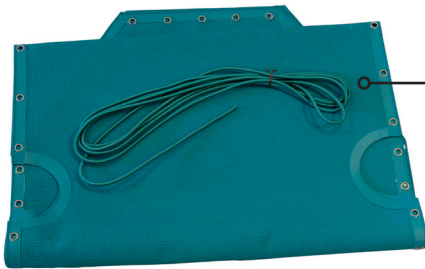

Replacement Sling and Cord - Nautical Pro, Nautical, Catalina, Marina

Product Specifications

Product Description	Reference Number	Color	UPC Code 014306	Pack Weight Each (lbs.)	Master Pack	Master Pack Volume (cu. ft)	
Replacement Sling and Cord	US991006	Blue	113760	5.14	15	3.21	
	US991013	Yellow	113708	5.14	15	3.21	
	US990181	French Taupe	911526	5.14	15	3.21	
	US991056	Navy	127910	5.14	15	3.21	
	US991020	Hunter Green	113647	5.14	15	3.21	
	US991004	White	123868	5.14	15	3.21	
	US990241	Turquoise	911519	5.14	15	3.21	
	US990551	Natural	911540	5.14	15	3.21	
	US991003	Khaki	138244	5.14	15	3.21	
	US991194	Sky Blue	923680	5.14	15	3.21	
	US991037	Espresso	141572	5.14	15	3.21	
	US991763	Ash	941691	5.14	15	3.21	

Spare Parts

Sling Cord USSP0132 through USSP0254

Reference	Description
USSP0132	SLING CHAISE CORD BLUE
USSP0133	SLING CHAISE CORD HUNTER GREEN
USSP0134	SLING CHAISE CORD TEAL
USSP0135	SLING CORD MAR/NAT/CAT TAUPE
USSP0136	SLING CHAISE CORD NAVY BLUE
USSP0137	SLING CHAISE CORD YELLOW
USSP0138	SLING CORD MAR/NAT/CAT WHITE
USSP0170	SLING CHAISE CORD AQUA
USSP0171	SLING CHAISE CORD KHAKI
USSP0250	SLING CHAISE CORD ESPRESSO
USSP0251	SLING CHAISE CORD SPA BLUE
USSP0252	SLING CHAISE CORD FERN GREEN
USSP0253	SLING CHAISE CORD TURQUOISE
USSP0254	SLING CHAISE CORD BROWN/TAUPE