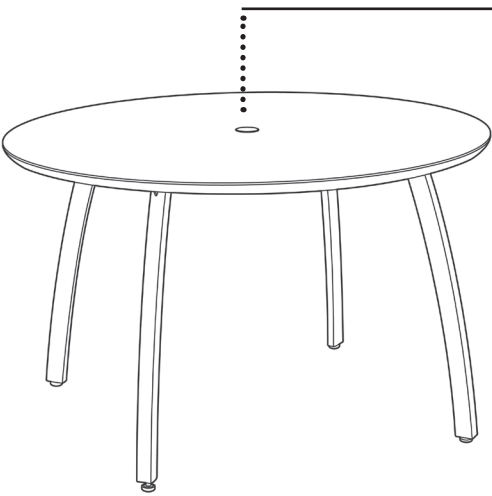

| | |
|---------|-----|
| Height: | 29" |
| Depth: | 42" |
| Width: | 42" |

Sunset 42" Round Tables

Product Specifications

| Product Description | Reference Number | Color | UPC Code 014306 | Weight Each (lbs.) | Master Pack | Master Pack Volume (cu. ft) |
|------------------------|------------------|------------------------|-----------------|--------------------|-------------|-----------------------------|
| Sunset 42" Round Table | S6702599 | Lava/Fusion Bronze | 942995 | 50.65 | 1 | 8.42 |
| | S6702288 | Granite/Volcanic Black | 942971 | 50.65 | 1 | 8.42 |
| | S6702289 | Granite/Platinum Gray | 942988 | 50.65 | 1 | 8.42 |
| | S6702096 | White/Glacier White | 942964 | 50.65 | 1 | 8.42 |
| | | | | | | |
| | | | | | | |
| | | | | | | |
| | | | | | | |
| | | | | | | |

Features & Benefits Warranty: 3 Yrs.

- Tabletop is made of durable, uniquely finished HPL for years of service
- Resists fingerprints, scratches and smudges
- Umbrella hole with protective ring and plug for standard 1 1/2" umbrella pole
- Easy to clean with soap and water
- Aluminum base will not rust nor get hot in the sun
- Easy to assemble
- Leg levelers for uneven surfaces and nylon footpads to resist wear

Redefining the American lifestyle, the Sunset aluminum table is sold complete and made of an HPL tabletop and a base that is cast metal designed with a satin finish. Will not rust or get hot in the sun.

Sunset 42" Round Table

Spare Parts

Umbrella Plug

USSP0287, USSP0288, USSP0289, & USSP0290

Hardware Kit USSP0297

Leg Leveler USSP0266

| Reference | Description |
|-----------|------------------------------|
| USSP0287 | SUNSET UMBRELLA PLUG WHITE |
| USSP0288 | SUNSET UMBRELLA PLUG BRONZE |
| USSP0289 | SUNSET UMBRELLA PLUG VOL BK |
| USSP0290 | SUNSET UMBRELLA PLUG PLAT GY |
| USSP0297 | SUNSET TABLE HRDW KIT |
| USSP0266 | SUNSET TABLE LEG LEVELER |