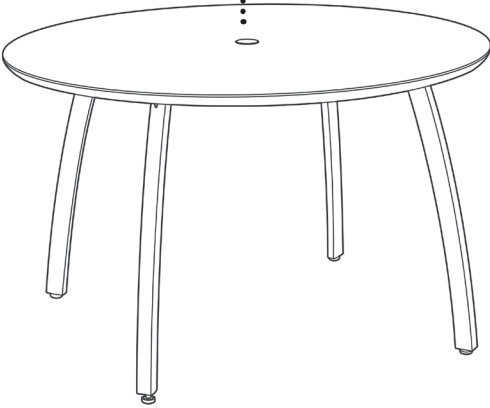

View Product

Sunset 42" Round Tables

Height:	29"
Diameter:	42"
Unit Weight:	37.6 lbs

Product Specifications

Product Description	Reference Number	Color	UPC Code 014306	Weight Each (lbs.)	Master Pack	Master Pack Volume (cu. ft)
Sunset 42" Round Table	S6702599	Lava/Fusion Bronze	942995	50.01	1	5.55
	S6702288	Granite/Volcanic Black	942971	50.01	1	5.55
	S6702289	Granite/Platinum Gray	942988	50.01	1	5.55
	S6702096	White/Glacier White	942964	50.01	1	5.55

Features & Benefits Warranty: 3 Yrs.

- Tabletop is made of durable, uniquely finished HPL for years of service
- Resists fingerprints, scratches and smudges
- Umbrella hole with protective ring and plug for standard 1 1/2" umbrella pole
- Easy to clean with soap and water
- Aluminum base will not rust nor get hot in the sun
- Easy to assemble
- Leg levelers for uneven surfaces and nylon footpads to resist wear

Redefining the American lifestyle, the Sunset aluminum table is sold complete and made of an HPL tabletop and a base that is cast metal designed with a satin finish. Will not rust or get hot in the sun.

Sunset 42" Round Table

Spare Parts

Umbrella Plug

USSP0287, USSP0288, USSP0289, & USSP0290

Hardware Kit USSP0297

Leg Leveler USSP0266

Reference	Description
USSP0287	SUNSET UMBRELLA PLUG WHITE
USSP0288	SUNSET UMBRELLA PLUG BRONZE
USSP0289	SUNSET UMBRELLA PLUG VOL BK
USSP0290	SUNSET UMBRELLA PLUG PLAT GY
USSP0297	SUNSET TABLE HRDW KIT
USSP0266	SUNSET TABLE LEG LEVELER