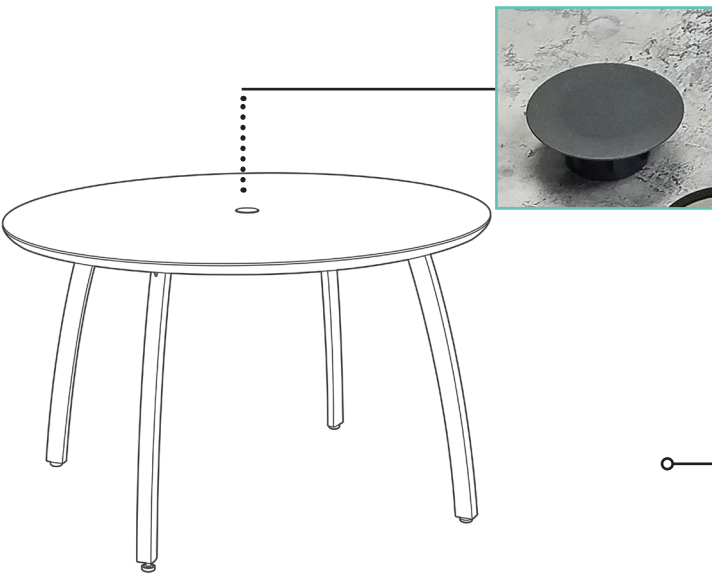

Height: 29"
 Depth: 48"
 Width: 48"
 Unit Weight: 60.85 lbs

Sunset 48" Round Tables

Product Specifications

Product Description	Reference Number	Color	UPC Code 014306	Weight Each (lbs.)	Master Pack	Master Pack Volume (cu. ft)
Sunset 48" Round Table	S6802599	Lava/Fusion Bronze	943039	58.53	1	8.42
	S6802288	Granite/Volcanic Black	943015	58.53	1	8.42
	S6802289	Granite/Platinum Gray	943022	58.53	1	8.42
	S6802096	White/Glacier White	943008	58.53	1	8.42

Features & Benefits Warranty: 3 Yrs.

- Tabletop is made of durable, uniquely finished HPL for years of service
- Resists fingerprints, scratches and smudges
- Umbrella hole with protective ring and plug for standard 1 1/2" umbrella pole
- Easy to clean with soap and water
- Aluminum base will not rust nor get hot in the sun
- Easy to assemble
- Leg levelers for uneven surfaces and nylon footpads to resist wear

Redefining the American lifestyle, the Sunset aluminum table is sold complete and made of an HPL tabletop and a base that is cast metal designed with a satin finish. Will not rust nor get hot in the sun.

Sunset 48" Round Table

Spare Parts

Umbrella Plug

USSP0287, USSP0288, USSP0289, & USSP0290

Hardware Kit USSP0297

Leg Leveler USSP0266

Reference	Description
USSP0287	SUNSET UMBRELLA PLUG WHITE
USSP0288	SUNSET UMBRELLA PLUG BRONZE
USSP0289	SUNSET UMBRELLA PLUG VOL BK
USSP0290	SUNSET UMBRELLA PLUG PLAT GY
USSP0297	SUNSET TABLE HRDW KIT
USSP0266	SUNSET TABLE LEG LEVELER