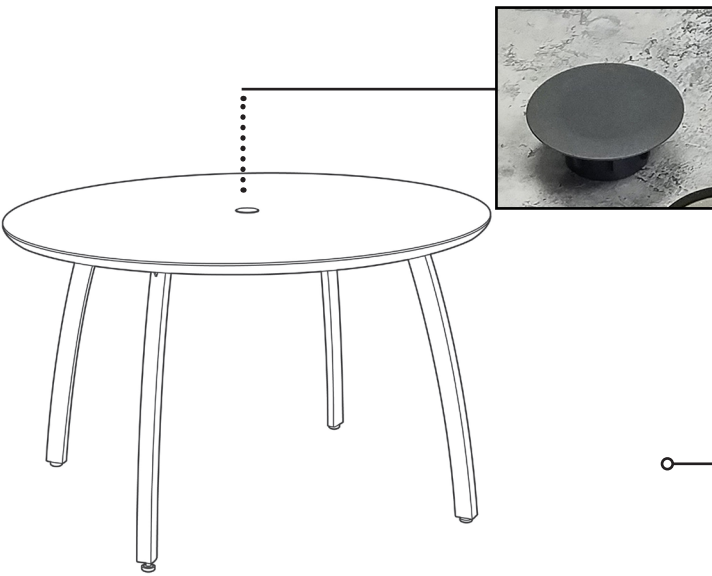

View Product

Height:	29"
Diameter:	48"
Unit Weight:	46.3 lbs

Sunset 48" Round Tables

Product Specifications

Product Description	Reference Number	Color	UPC Code 014306	Weight Each (lbs.)	Master Pack	Master Pack Volume (cu. ft)
Sunset 48" Round Table	S6802599	Lava/Fusion Bronze	943039	57.87	1	5.55
	S6802288	Granite/Volcanic Black	943015	57.87	1	5.55
	S6802289	Granite/Platinum Gray	943022	57.87	1	5.55
	S6802096	White/Glacier White	943008	57.87	1	5.55

Features & Benefits Warranty: 3 Yrs.

- Tabletop is made of durable, uniquely finished HPL for years of service
- Resists fingerprints, scratches and smudges
- Umbrella hole with protective ring and plug for standard 1 1/2" umbrella pole
- Easy to clean with soap and water
- Aluminum base will not rust nor get hot in the sun
- Easy to assemble
- Leg levelers for uneven surfaces and nylon footpads to resist wear

Redefining the American lifestyle, the Sunset aluminum table is sold complete and made of an HPL tabletop and a base that is cast metal designed with a satin finish. Will not rust nor get hot in the sun.

Sunset 48" Round Table

Spare Parts

Umbrella Plug

USSP0287, USSP0288, USSP0289, & USSP0290

Hardware Kit USSP0297

Leg Leveler USSP0266

Reference	Description
USSP0287	SUNSET UMBRELLA PLUG WHITE
USSP0288	SUNSET UMBRELLA PLUG BRONZE
USSP0289	SUNSET UMBRELLA PLUG VOL BK
USSP0290	SUNSET UMBRELLA PLUG PLAT GY
USSP0297	SUNSET TABLE HRDW KIT
USSP0266	SUNSET TABLE LEG LEVELER