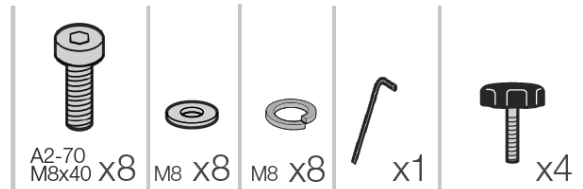

View Product

Height: 42"  
Width: 28"  
Length: 28"  
Unit Weight: 26.45 lbs

# Sigma 28" Square Bar Height Table

Spare Parts

Umbrella Plug USSP0320 & USSP0321

Leg Brace Hardware Kit - USSP0329

Sigma Hardware Kit - USSP0356

Reference	Description
USSP0320	SIGMA TABLE UMBRELLA PLUG - VOLCANIC BLACK
USSP0321	SIGMA TABLE UMBRELLA PLUG - FUSION BRONZE
USSP0329	SIGMA BAR HEIGHT LEG BRACE HARDWARE PACK
USSP0356	HARDWARE KIT SIGMA TABLES