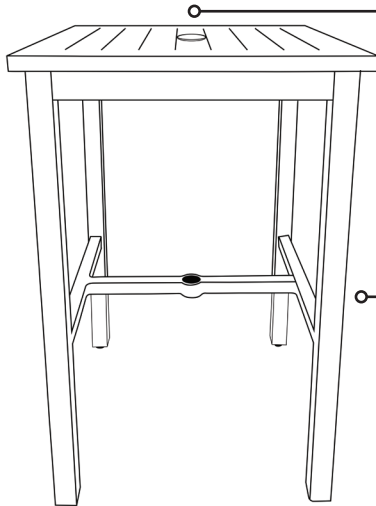

View Product

Height: 42"  
Width: 28"  
Length: 28"  
Unit Weight: 26.45 lbs

## Features & Benefits Warranty: 2 Yrs.

The Grosfillex Bar Height Sigma Complete Metal Table will be a beautiful addition to your outdoor restaurant & patio dining floorplan. This 100% aluminum table comes complete in one carton with all hardware and easy-to-read instructions. It is easy and fast to assemble. The Sigma features a standard design to complement your restaurant decorating scheme. It is simple to maintain – just wipe with a cloth and mild soap when needed. Rust and UV resistant. Features adjustable footpads and an umbrella hole (with cap).

- Slatted aluminum table cleans up quickly and easily
- 100% aluminum
- Ships complete
- Strong, sturdy design
- Available in two colors – Volcanic Black and Fusion Bronze
- Available in five sizes – 34" x 34", 34" x 48", 69"x39", 28" Square Bar Height, 51"x28" Bar Height
- 2 year warranty

# Sigma 28" Square Bar Height Table

Spare Parts

Umbrella Plug USSP0320 & USSP0321

Leg Brace Hardware Kit - USSP0329

Sigma Hardware Kit - USSP0356

Reference	Description
USSP0320	SIGMA TABLE UMBRELLA PLUG - VOLCANIC BLACK
USSP0321	SIGMA TABLE UMBRELLA PLUG - FUSION BRONZE
USSP0329	SIGMA BAR HEIGHT LEG BRACE HARDWARE PACK
USSP0356	HARDWARE KIT SIGMA TABLES