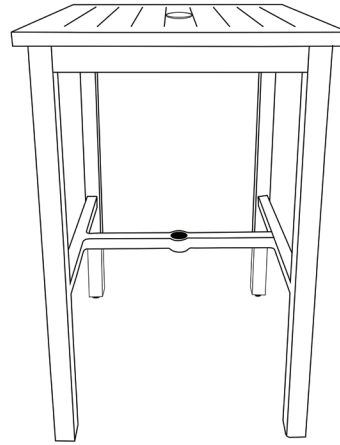

View Product

Height: 42"  
Width: 28"  
Length: 28"  
Unit Weight: 26.45 lbs

# Sigma 28" Square Bar Height Table

## Product Specifications

Product Description	Reference Number	Color	UPC Code 014306	Pack Weight Each (lbs.)	Master Pack	Master Pack Volume (cu. ft)
Sigma 28" Square Bar Height-Table	US930599	Fusion Bronze	947129	33.00	1	9.17
	US930288	Volcanic Black	947112	33.00	1	9.17

## Features & Benefits Warranty: 2 Yrs.

The Grosfillex Bar Height Sigma Complete Metal Table will be a beautiful addition to your outdoor restaurant & patio dining floorplan. This 100% aluminum table comes complete in one carton with all hardware and easy-to-read instructions. It is easy and fast to assemble. The Sigma features a standard design to complement your restaurant decorating scheme. It is simple to maintain – just wipe with a cloth and mild soap when needed. Rust and UV resistant. Features adjustable footpads and an umbrella hole (with cap).