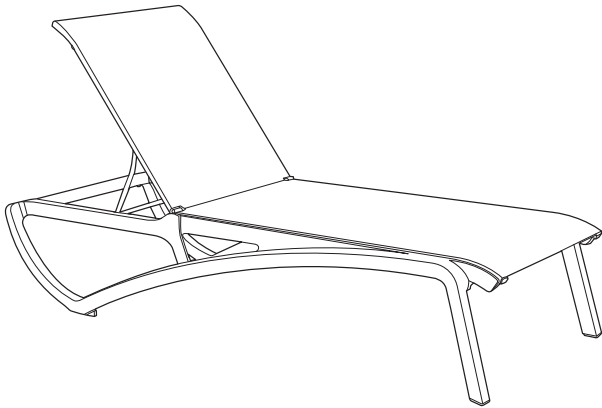

Sunset Chaise Lounge

Features & Benefits

Warranty: 3 Yrs

- Passes ASTM-B performance standard for commercial outdoor lounging
- Made of Grosfillex® new technopolymer with Air Molding Technology (AMT) to increase durability with the strength of metal
- Sophisticated and versatile: Perfect for relaxing in luxurious settings - from pools & spas to ski & beach resorts
- ASTM Rated for Safe Commercial Use
- Rust & U.V. resistant - Easy to clean and to maintain
- Recessed wheels for ease of relocation
- Slings has Microban® anti-microbial treatment
- Stacks for easy storage
- 100% recyclable

Spare Parts

Footpads USSP0301 & USSP0310

Reference	Description
USSP0301	FOOTPADS SET SUNSET CHAISE NATURAL
USSP0310	FOOTPADS SET SUNSET CHAISE BLACK
USSP0323	REPL SLING HDW KIT SUNSET BDS