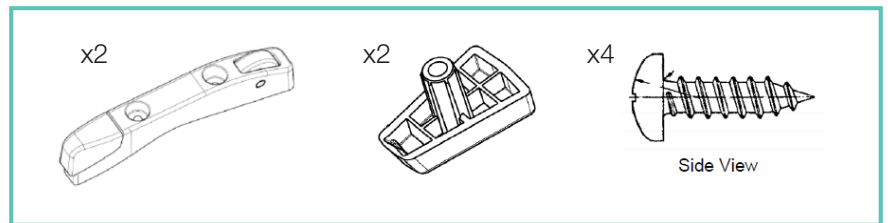

Sunset Chaise Lounge

Features & Benefits

Warranty: 3 Yrs

- Passes ASTM-B performance standard for commercial outdoor lounging
- Made of Grosfillex® new technopolymer with Air Molding Technology (AMT) to increase durability with the strength of metal
- Sophisticated and versatile: Perfect for relaxing in luxurious settings - from pools & spas to ski & beach resorts
- ASTM Rated for Safe Commercial Use
- Rust & U.V. resistant - Easy to clean and to maintain
- Recessed wheels for ease of relocation
- Slings has Microban® anti-microbial treatment
- Stacks for easy storage
- 100% recyclable

Spare Parts

Footpads USSP0301 & USSP0310

Reference	Description
USSP0301	FOOTPADS SET SUNSET CHAISE NATURAL
USSP0310	FOOTPADS SET SUNSET CHAISE BLACK
USSP0323	REPL SLING HDW KIT SUNSET BDS