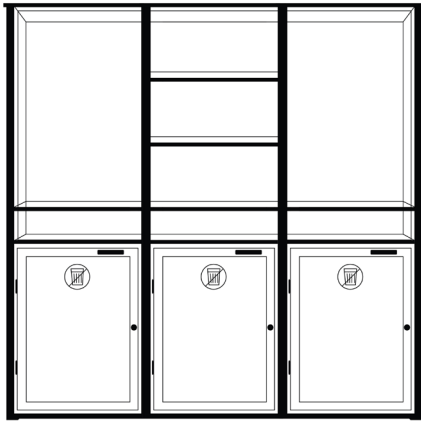

Sunset Towel Valet Triple Unit

Spare Parts

Hardware Kit USSP0308

*This product requires three hardware kits

Laundry Cart USSP0307