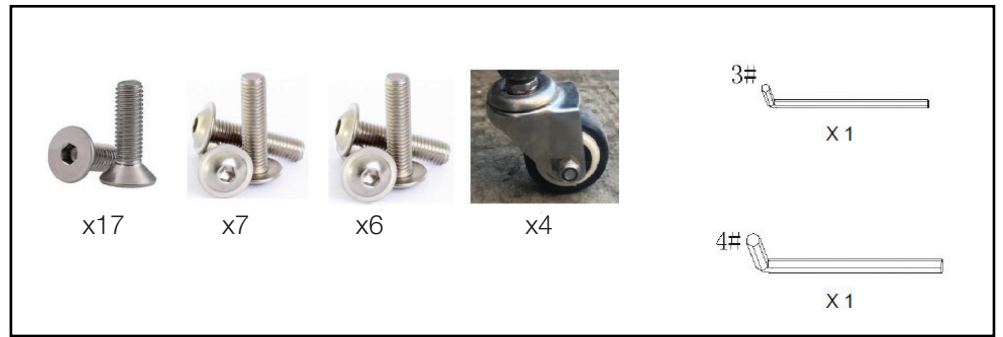

Sunset Towel Valet Triple Unit

Spare Parts

Hardware Kit USSP0308

*This product requires three hardware kits

Laundry Cart USSP0307