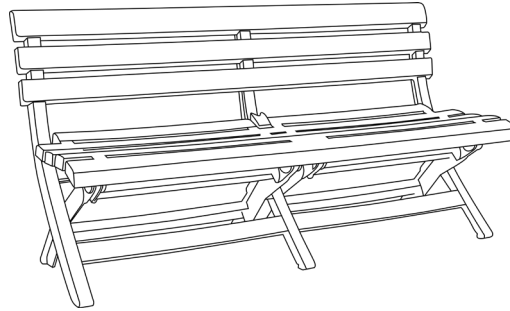

View Product

Overall Height:	30"
Overall Width:	58.8"
Overall Depth:	22.0"
Seat Height:	16.0"
Arm Height:	-
Seat Depth:	17.0"
Seat Width:	58.8"
Unit Weight:	37 lbs

# Westport Bench

## Product Specifications

Product Description	Reference Number	Color	UPC Code 014306	Pack Weight Each (lbs.)	Master Pack	Master Pack Volume (cu. ft)
Westport Bench	US449004	White	939629	44.30	1	10.64
	US449181	French Taupe	939636	44.30	1	10.64
	US449766	Barn Gray	939667	44.30	1	10.64
	US449748	Barn Red	939650	44.30	1	10.64
	US449747	Barn Blue	939643	44.30	1	10.64

## Features & Benefits Warranty: 3 Yrs.

- Designed using Mineral Polymer Composite (MPC), a high-grade polymer formula with a dramatic wood-like finish
- Folds for optimal storage during the offseason and for moving indoors and out
- Perfect balance of weight to resist strong winds but maintain ease of handling
- Seats up to 3 people
- Seat and back curvature to maximize comfort
- ASTM tested to hold 900 lbs in weight for superior strength and durability
- Proudly made in the USA
- 3-year warranty