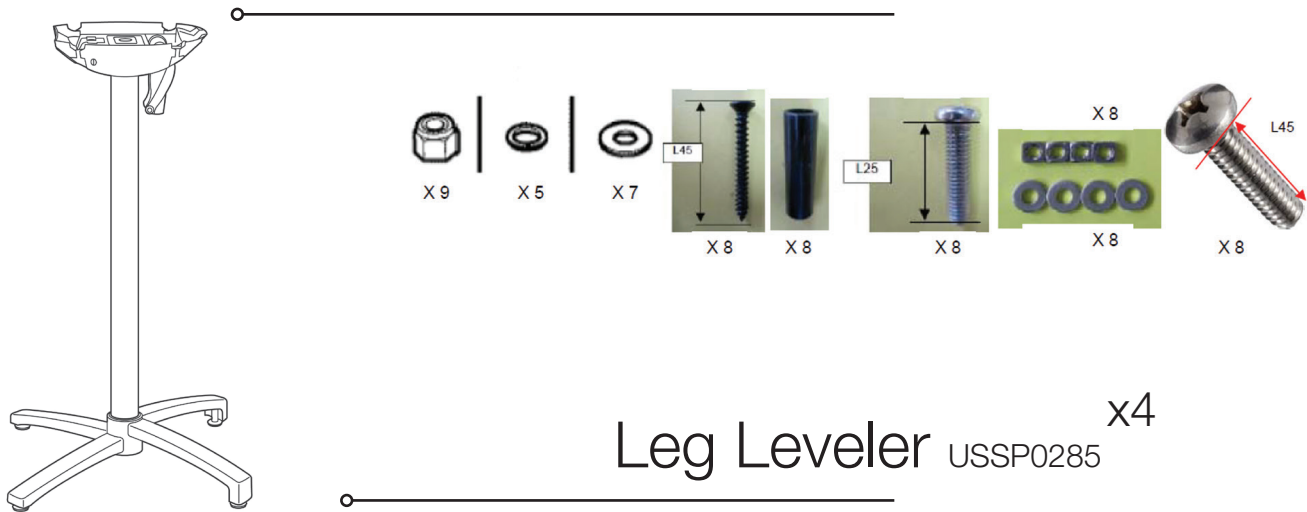

View Product

X-One Folding Bar Base

Length: 18"
Width: 18"
Height: 42"
Unit Weight: 15.3 lbs

Product Specifications

Product Description	Reference Number	Color	UPC Code 014306	Pack Weight Each (lbs.)	Master Pack	Master Pack Volume (cu. ft)
X-One Folding Bar Base	UTX1H009	Silver Gray	944272	18.00	1	2.57
	UTX1H017	Black	944289	18.00	1	2.57

Silver Gray

Black

X-One Folding Bar Base

Spare Parts

Hardware Pack USSP0278

Leg Leveler USSP0285 x4

Reference	Description
USSP0278	HARDWARE PACK X-1/QUATTRO BASE & TOPS
USSP0285	4-LEGLEVELR X1 BOOM ECO SUNBAR