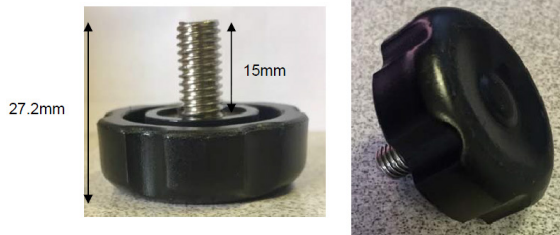

View Product

X-One Folding Bar Base

Length: 18"
Width: 18"
Height: 42"
Unit Weight: 15.3 lbs

Product Specifications

Product Description	Reference Number	Color	UPC Code 014306	Pack Weight Each (lbs.)	Master Pack	Master Pack Volume (cu. ft)
X-One Folding Bar Base	UTX1H009	Silver Gray	944272	18.00	1	2.57
	UTX1H017	Black	944289	18.00	1	2.57

Silver Gray

Black

X-One Folding Bar Base

Spare Parts

Hardware Pack USSP0278

Leg Leveler USSP0285 x4

Reference	Description
USSP0278	HARDWARE PACK X-1/QUATTRO BASE & TOPS
USSP0285	4-LEGLEVELR X1 BOOM ECO SUNBAR