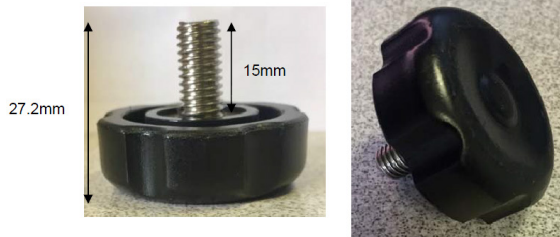

X-One Tilting Bar Base

Length: 18"
 Width: 18"
 Height: 42"
 Weight: 15.3 lbs

Product Specifications

Product Description	Reference Number	Color	UPC Code 014306	Weight Each (lbs.)	Master Pack	Master Pack Volume (cu. ft)
X-One Tilting Bar Base	UTX1H009	Silver Gray	944272	18.00	1	2.57
	UTX1H017	Black	944289	18.00	1	2.57

Silver Gray

Black

X-One Tilting Bar Base

Spare Parts

Hardware Pack USSP0278

Leg Leveler USSP0285 x4

Reference	Description
USSP0278	HARDWARE PACK X-1/QUATTRO BASE & TOPS
USSP0285	4-LEGLLEVELR X1 BOOM ECO SUNBAR