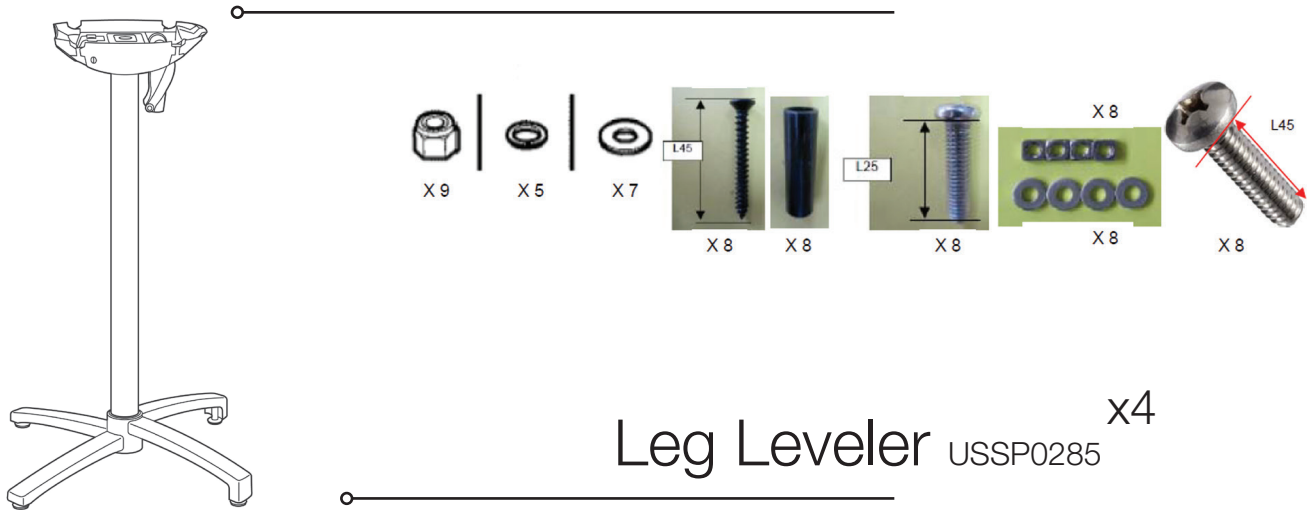

X-One Tilting Bar Base

Length: 18"
 Width: 18"
 Height: 42"
 Weight: 15.3 lbs

Product Specifications

Product Description	Reference Number	Color	UPC Code 014306	Weight Each (lbs.)	Master Pack	Master Pack Volume (cu. ft)
X-One Tilting Bar Base	UTX1H009	Silver Gray	944272	18.00	1	2.57
	UTX1H017	Black	944289	18.00	1	2.57

Silver Gray

Black

X-One Tilting Bar Base

Spare Parts

Hardware Pack USSP0278

Leg Leveler USSP0285 x4

Reference	Description
USSP0278	HARDWARE PACK X-1/QUATTRO BASE & TOPS
USSP0285	4-LEGLLEVELR X1 BOOM ECO SUNBAR