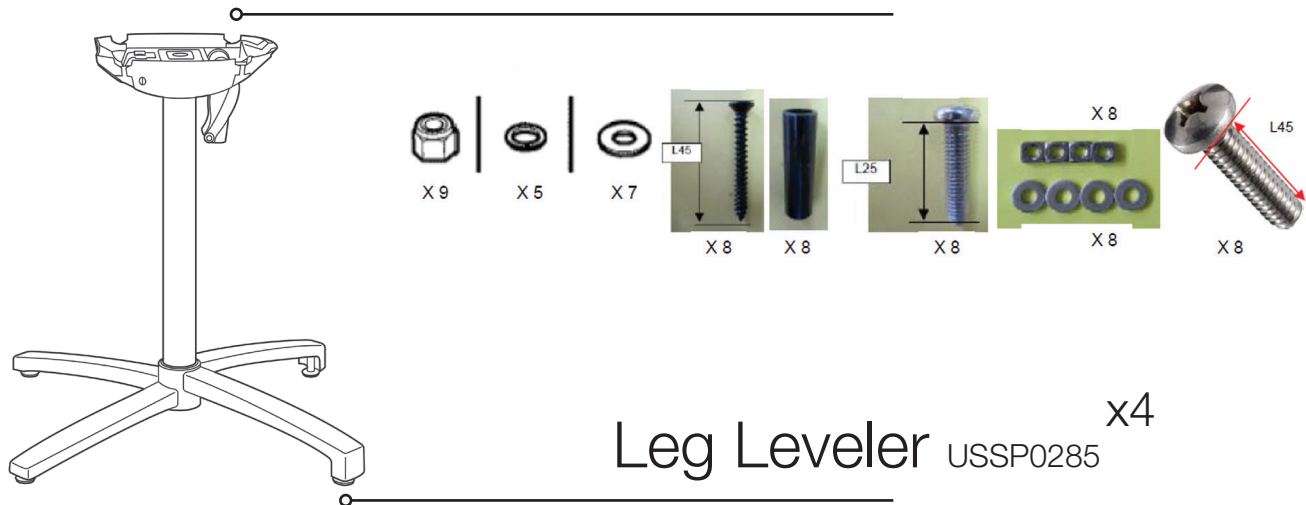

View Product

X-One Large Folding Base

Length: 22"
Width: 22"
Height: 28"
Unit Weight: 17.9 lbs

Product Specifications

Product Description	Reference Number	Color	UPC Code 014306	Pack Weight Each (lbs.)	Master Pack	Master Pack Volume (cu. ft)
X-One Large Folding Base	UTX1W009	Silver Gray	944296	18.00	1	2.32
	UTX1W017	Black	944302	18.00	1	2.32

Silver Gray

Black

X-One Large Folding Base

Spare Parts

Hardware Pack USSP0278

Leg Leveler USSP0285 x4

Reference	Description
USSP0278	HARDWARE PACK X-1/QUATTRO BASE & TOPS
USSP0285	4-LEGLEVELR X1 BOOM ECO SUNBAR