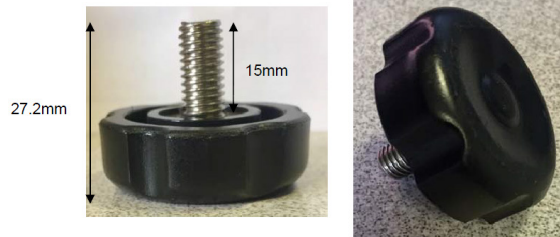

View Product

X-One Large Folding Base

Length: 22"
Width: 22"
Height: 28"
Unit Weight: 17.9 lbs

Product Specifications

Product Description	Reference Number	Color	UPC Code 014306	Pack Weight Each (lbs.)	Master Pack	Master Pack Volume (cu. ft)
X-One Large Folding Base	UTX1W009	Silver Gray	944296	18.00	1	2.32
	UTX1W017	Black	944302	18.00	1	2.32

Silver Gray

Black

X-One Large Folding Base

Spare Parts

Hardware Pack USSP0278

Leg Leveler USSP0285 x4

Reference	Description
USSP0278	HARDWARE PACK X-1/QUATTRO BASE & TOPS
USSP0285	4-LEGLEVELR X1 BOOM ECO SUNBAR