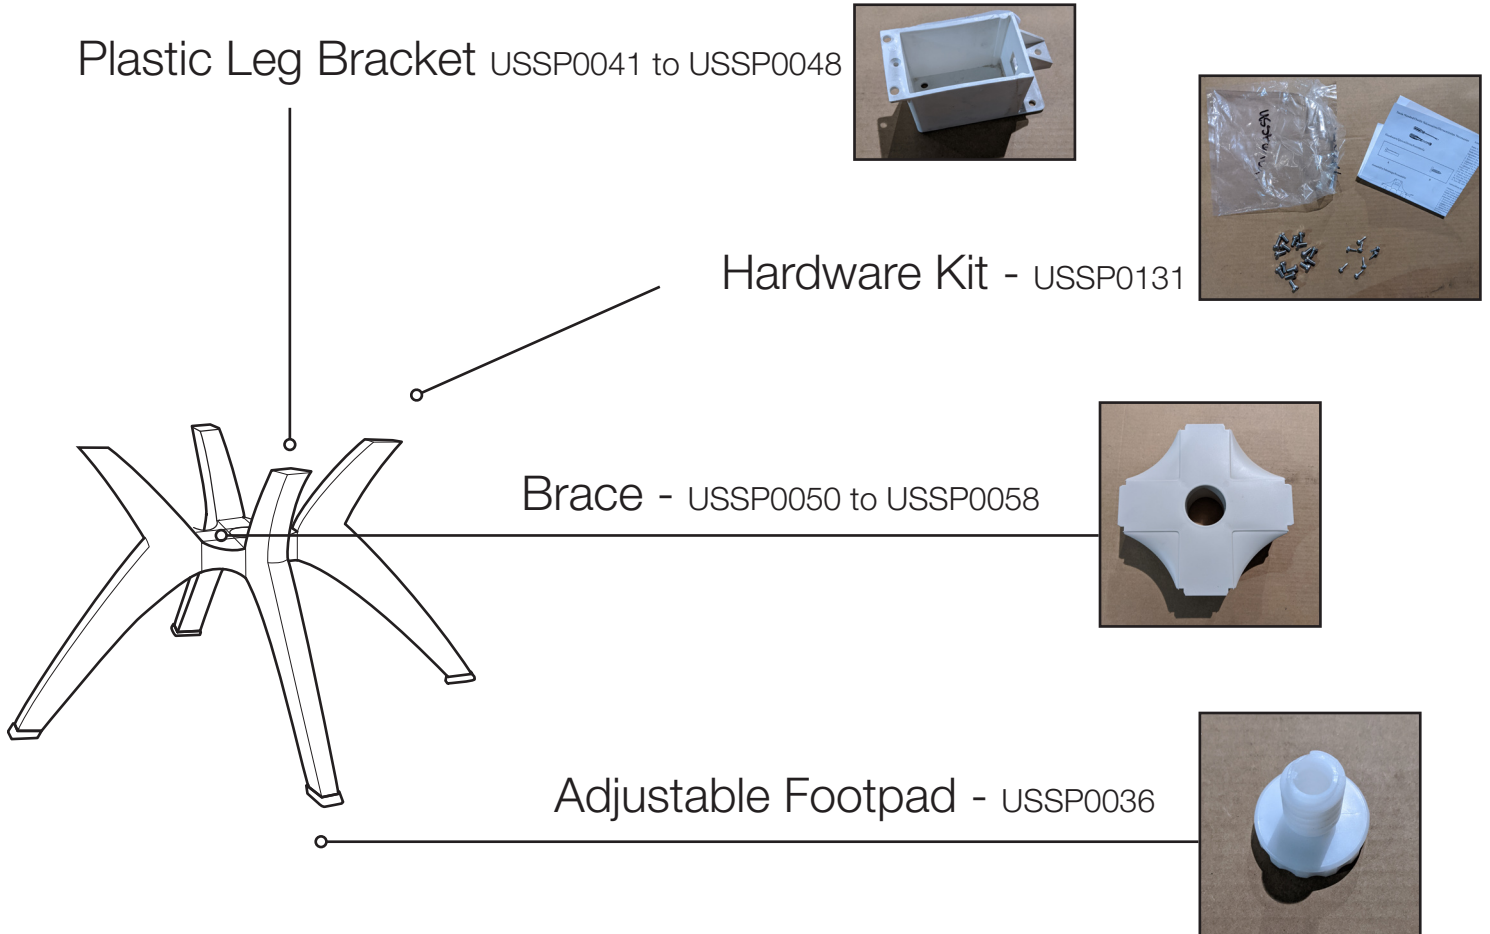

Y-Leg Pedestal Base

Height: 27"
 Weight: 7.3 lbs
 Floor to brace: 12.64"

Product Specifications

Product Description	Reference Number	Color	UPC Code 014306	Weight Each (lbs.)	Master Pack	Master Pack Volume (cu. ft)
Y-Leg Pedestal Base	US850004	White	117829	13.00	1	2.32
	US850078	Amazon Green	117881	13.00	1	2.32
	US850037	Bronze	128115	13.00	1	2.32
	US850002	Charcoal	118611	13.00	1	2.32

Features & Benefits Warranty: 2 Yrs.

- Elegant tulip base design.
- Specifically made for 42" & 48" round pool side tables in hospitality settings.
- Made of 100% prime resin, a material impervious to moisture, salt air, chlorine and most common stains.
- 40" base span for extra stability.
- Umbrella hole fits all Grosfillex 1 1/2" umbrella poles.
- Specifically designed to allow the use of Grosfillex 35 lb. table umbrella base with optional 35 lb. base ring, or the resin umbrella base with filling cap.
- Plastic brackets and hardware pack for assembly with molded melamine table tops.
- Complete tables can be custom designed by mixing this base in any of the available table top colors.
- Easy to assemble.
- Clearance of 12.64" from floor to the bottom brace.
- 1 adjustable footpad included. Additional adjustable footpads are sold separately.

Y-Leg Pedestal Base

Spare Parts

Reference	Description
USSP0041	PLASTIC LEG BRACKET CHARCOAL
USSP0042	PLASTIC LEG BRACKET WHITE
USSP0044	PLASTIC LEG BRACKET WOOD
USSP0045	PLASTIC LEG BRACKET BRONZE
USSP0046	PLASTIC LEG BRACKET SANDSTONE
USSP0048	PLASTIC LEG BRACKET AMAZGREEN
USSP0050	BRACE Y-LEG CHARCOAL
USSP0051	BRACE Y-LEG TAUPE
USSP0052	BRACE Y-LEG WHITE
USSP0054	BRACE Y-LEG WOOD
USSP0055	BRACE Y-LEG BRONZE
USSP0056	BRACE Y-LEG SANDSTONE
USSP0058	BRACE Y-LEG AMGRN
USSP0036	FOOTPAD TABLE ADJUSTABLE
USSP0131	HARDWARE KIT Y-LEG