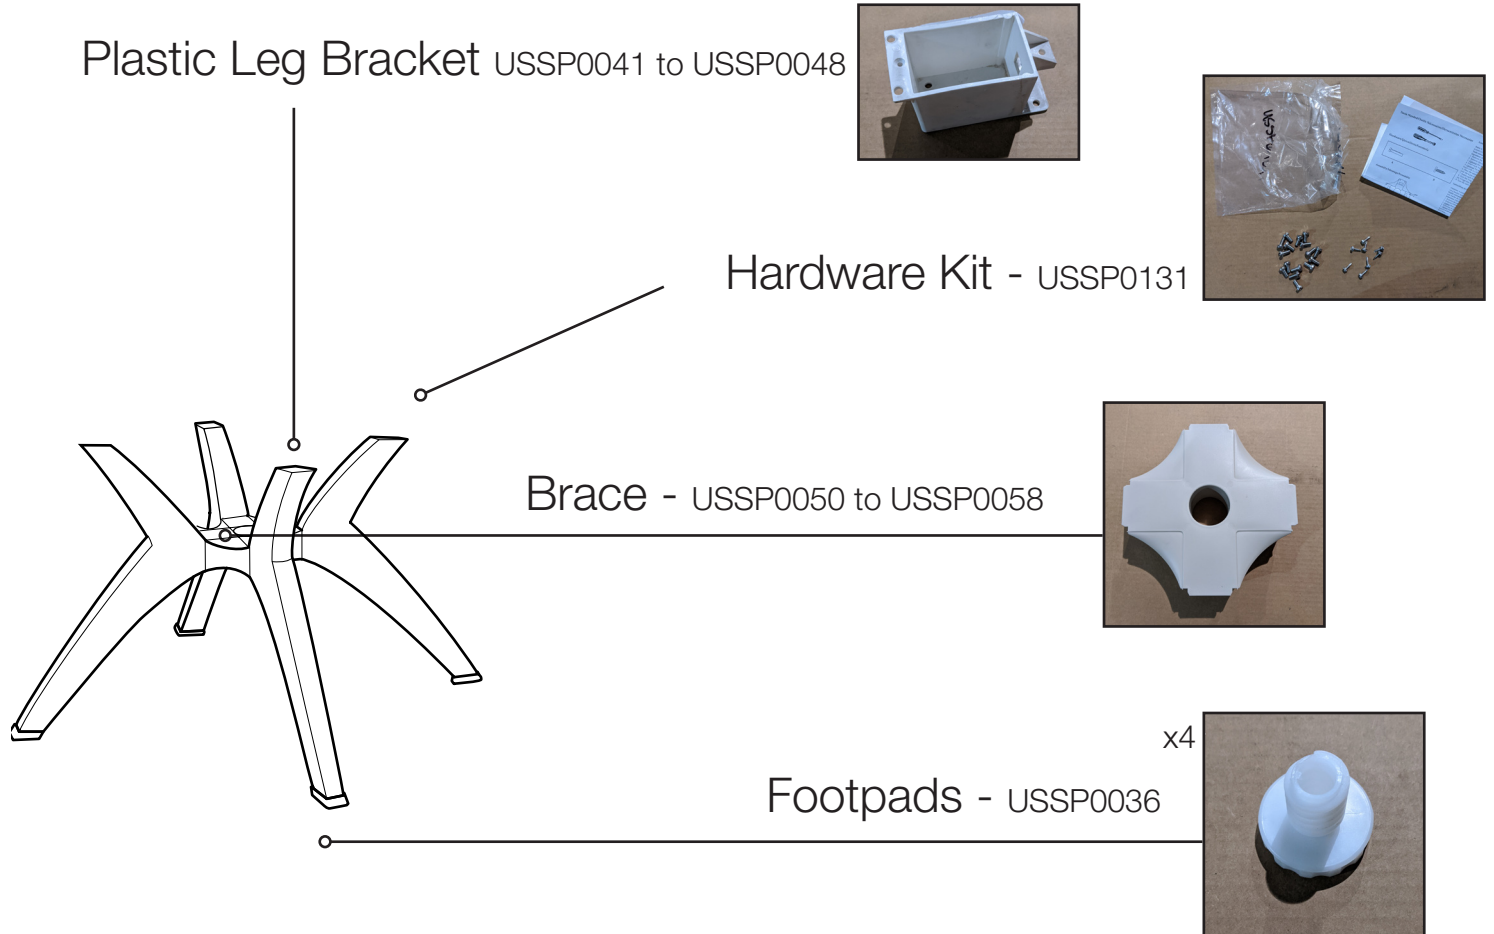

Y-Leg Pedestal Base

Height: 27"
 Weight: 7.3 lbs
 Floor to brace: 12.64"

Product Specifications

Product Description	Reference Number	Color	UPC Code 014306	Weight Each (lbs.)	Master Pack	Master Pack Volume (cu. ft)
Y-Leg Pedestal Base	US850004	White	117829	13.00	1	2.32
	US850078	Amazon Green	117881	13.00	1	2.32
	US850037	Bronze	128115	13.00	1	2.32
	US850002	Charcoal	118611	13.00	1	2.32

Features & Benefits Warranty: 2 Yrs.

- Elegant tulip base design.
- Specifically made for 42" & 48" round pool side tables in hospitality settings.
- Made of 100% prime resin, a material impervious to moisture, salt air, chlorine and most common stains.
- 40" base span for extra stability.
- Umbrella hole fits all Grosfillex 1 1/2" umbrella poles.
- Specifically designed to allow the use of Grosfillex 35 lb. table umbrella base with optional 35 lb. base ring, or the resin umbrella base with filling cap.
- Plastic brackets and hardware pack for assembly with molded melamine table tops.
- Complete tables can be custom designed by mixing this base in any of the available table top colors.
- Easy to assemble.
- Clearance of 12.64" from floor to the bottom brace.

White

Amazon Green

Bronze

Charcoal

Y-Leg Pedestal Base

Spare Parts

Reference	Description
USSP0041	PLASTIC LEG BRACKET CHARCOAL
USSP0042	PLASTIC LEG BRACKET WHITE
USSP0044	PLASTIC LEG BRACKET WOOD
USSP0045	PLASTIC LEG BRACKET BRONZE
USSP0046	PLASTIC LEG BRACKET SANDSTONE
USSP0048	PLASTIC LEG BRACKET AMAZGREEN
USSP0050	BRACE Y-LEG CHARCOAL
USSP0051	BRACE Y-LEG TAUPE
USSP0052	BRACE Y-LEG WHITE
USSP0054	BRACE Y-LEG WOOD
USSP0055	BRACE Y-LEG BRONZE
USSP0056	BRACE Y-LEG SANDSTONE
USSP0058	BRACE Y-LEG AMGRN
USSP0036	FOOTPAD TABLE ADJUSTABLE
USSP0131	HARDWARE KIT Y-LEG