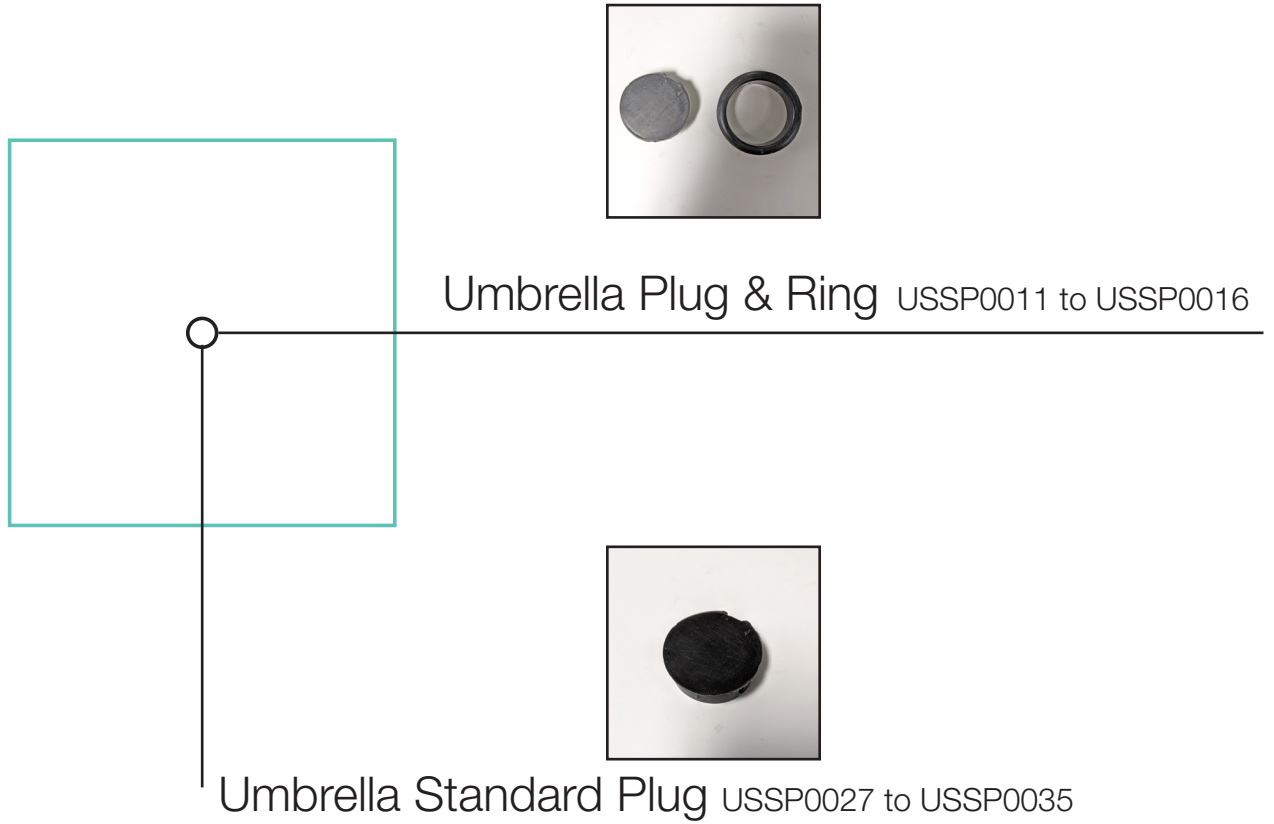

Reference #	Description
USSP0011	UMB PLUG & RING MM & FLDG CHAR
USSP0012	UMB PLUG & RING MM & FLDG WHIT
USSP0013	UMB PLUG & RING MM & FLDG WOOD
USSP0014	UMB PLUG & RING MM & FLDG BRNZ
USSP0016	UMB PLUG & RING MM & FLDG AMGR
USSP0027	UMB STD PLUG TABLE CHAR
USSP0028	UMB STD PLUG TABLE TAUPE
USSP0029	UMB STD PLUG TABLE WHITE
USSP0031	UMB STD PLUG TABLE WOOD
USSP0032	UMB STD PLUG TABLE BRONZE
USSP0035	UMB STD PLUG TABLE AMGRN