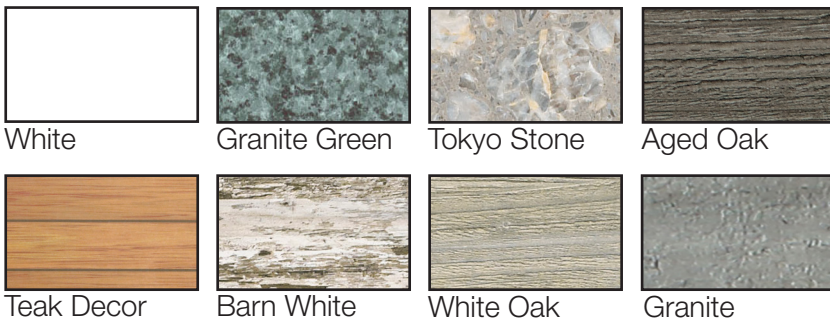

Features & Benefits Warranty: 2 Yrs.

- Trendy marble, granite finish, or deco tops to complement all Grosfillex chairs.
- Hard, smooth molded tabletop made of a molded wood/resin body with a fusion bonded melamine top.
- Stain, burn, scratch, and fade resistant.
- Use Grosfillex's wide 4-prong alpha resin large base, boomerang large base, or Eco-fix small base, with anti-skid glides for stability. X-one compatible.
- Cleans easily with soap and water.
- Specifically designed and engineered for indoor/outdoor terraces, bars, and restaurants.
- Customize designs by mixing and matching tabletops and bases.
- Top and Base sold separately.

The shape of the table top may bend to a concave shape when exposed to direct sunlight. A deflection of as much as 3/16" per linear foot of table length can be expected. This is not a manufacturing defect as this deformation will not affect the structural integrity of the table nor its functionality.