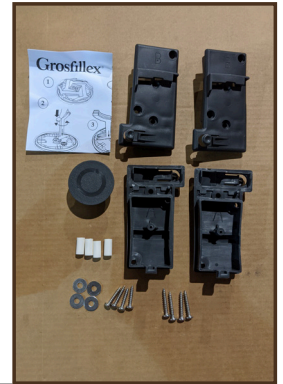

White Teakwood Bronze Charcoal

Aquaba 48" Round Pedestal Tables

Spare Parts

Umbrella Plug USSP0027 to USSP0032

Hardware Kit & Brackets -
USSP0017 and USSP0018

Brace Insert - USSP0001 to USSP0007

Hardware Kit & Footpads - USSP0210 & USSP0213

Reference	Description
USSP0017	HDW KIT/BRACKETS BALC LEG CHAR
USSP0018	HDW KIT/BRACKETS BALC LEG WHIT
USSP0001	BRACE FOLD BALCONY LEG CHAR
USSP0002	BRACE FOLD BALCONY LEG WHITE
USSP0004	BRACE FOLD BALCONY LEG WOOD
USSP0005	BRACE FOLD BALCONY LEG BRONZE
USSP0007	BRACE FOLD BALCONY LEG AMAZON GREEN
USSP0210	HRDW KIT & FTPADS BALC LEGS WH
USSP0213	HRDW KIT & FTPADS BALC LEGS CH
USSP0027	UMB STD PLUG TABLE CHAR
USSP0029	UMB STD PLUG TABLE WHITE
USSP0031	UMB STD PLUG TABLE WOOD
USSP0032	UMB STD PLUG TABLE BRONZE