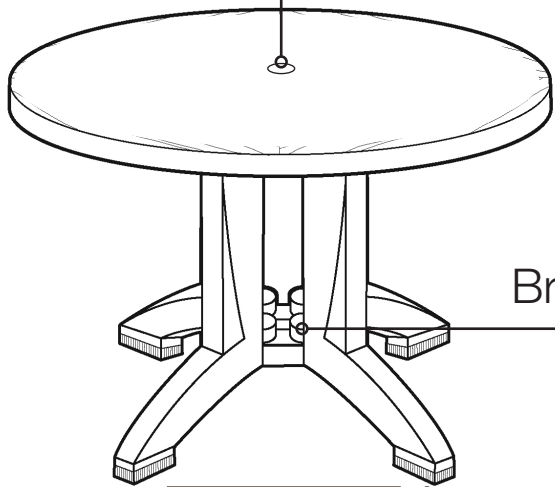

Aquaba 48" Round Pedestal Tables

Height: 29"
 Diameter: 48"
 Weight:

Product Specifications

Aquaba 48" Round Pedestal Tables	US243104	White/Woodgrain	133423	44.50	1	7.90
	US921208	Teakwood/Teakwood	139593	44.50	1	7.90
	US715037	Bronze/Wicker	141015	44.50	1	7.90
	US701102	Charcoal/Toscana	137148	44.50	1	7.90

Features & Benefits Warranty: 1 Yr.

- Large 4-prong pedestal base for stability.
- Two leg levelers for balancing on uneven surfaces
- Base is constructed of 100% prime resin.
- Easy to clean with soap & water or a mild detergent.
- Umbrella hole with cap to fit any Grosfillex® umbrella with a 1 ½" pole
- Table base will accommodate the Grosfillex® resin umbrella base with filling cap.

The Aquaba 48" Round Pedestal tables are perfect for outdoor dining. Their hard, resin surfaces are built to hold up under the harshest weather conditions. Tables are UV Resistant and impervious to salt air and chlorine.

White Teakwood Bronze Charcoal

Aquaba 48" Round Pedestal Tables

Spare Parts

Umbrella Plug USSP0027 to USSP0032

Hardware Kit & Brackets -
USSP0017 and USSP0018

Brace Insert - USSP0001 to USSP0007

Hardware Kit & Footpads - USSP0210 & USSP0213