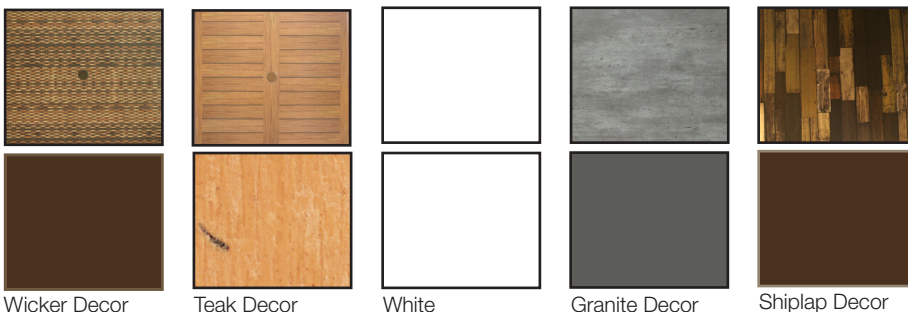

Atlanta 32" & 36" Square Pedestal Tables

Height:	29"
Width:	32" or 36"
Length:	32" or 36"
Weights:	

Product Specifications

Product Description	Reference Number	Color	UPC Code 014306	Weight Each (lbs.)	Master Pack	Master Pack Volume (cu. ft)
Atlanta 32" Square Pedestal Tables	UT370018	Wicker Decor	936826	37.50	1	5.26
	UT370008	Teak Decor	936819	37.50	1	5.26
	UT370004	White	936802	37.50	1	5.26
	UT370038	Granite Decor	936789	37.50	1	5.26
	UT370720	Shiplap Decor	936796	37.50	1	5.26
Atlanta 36" Square Pedestal Tables	UT375018	Wicker Decor	936871	46.30	1	6.74
	UT375008	Teak Decor	936864	46.30	1	6.74
	UT375004	White	936857	46.30	1	6.74
	UT375720	Shiplap	936840	46.30	1	6.74

The Atlanta 32" & 36" Square Pedestal Tables are perfect for fine outdoor dining. Their hard, smooth molded melamine seamless surfaces are available in a variety of rich decors and promise no gaps, cracks or graying with age. Built to hold up under the harshest weather conditions, the Atlanta tables are UV resistant and impervious to salt air and chlorine.