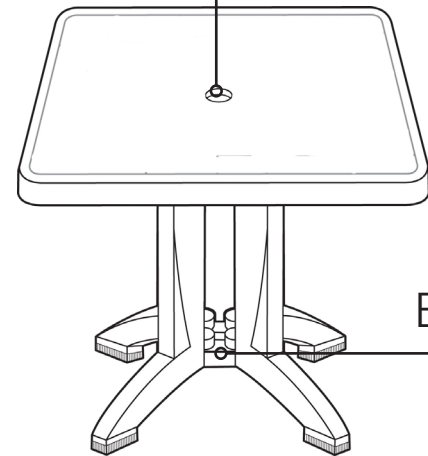

Atlanta 32" & 36" Sq. Pedestal Tables

Spare Parts

Umbrella Plug USSP0027 to USSP0032

Hardware Kit & Brackets -
USSP0017 and USSP0018