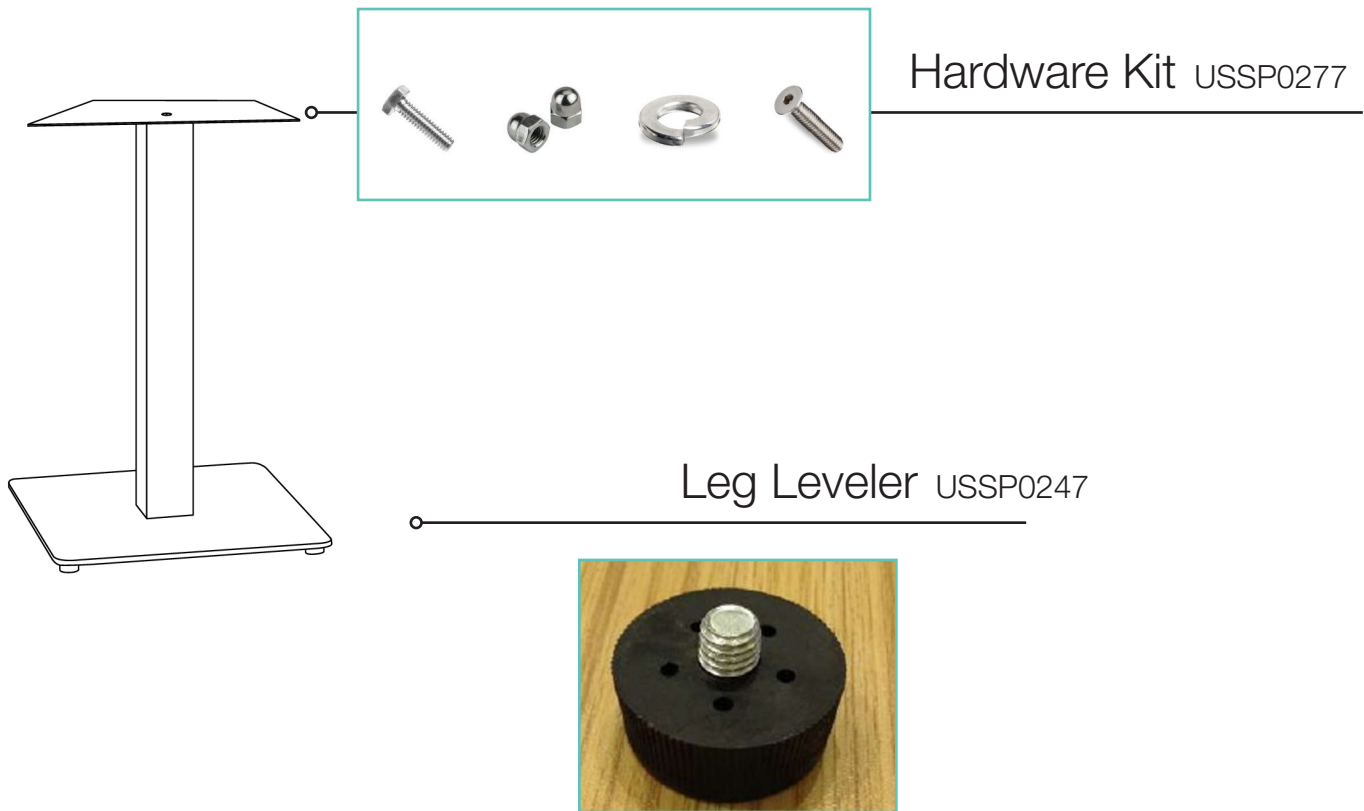

VanGuard Beta 18" x 18" Base

Length: 18"
Width: 18"
Height: 27.5"
Weight:

Product Specifications

Product Description	Reference Number	Color	UPC Code 014306	Weight Each (lbs.)	Master Pack	Master Pack Volume (cu. ft)
VanGuard Beta 18" x 18" Base	US181209	Black/SS	914268	39.15	1	0.65
	US181217	Black/Black	926629	39.15	1	0.65

Black

Stainless Steel

VanGuard Beta 18" x 18" Base

Spare Parts

Reference	Description
USSP0247	LEG LEVELER GAMMA/BETA BASE (ea)
USSP0277	HARDWARE KIT GAMMA/BETA BASE