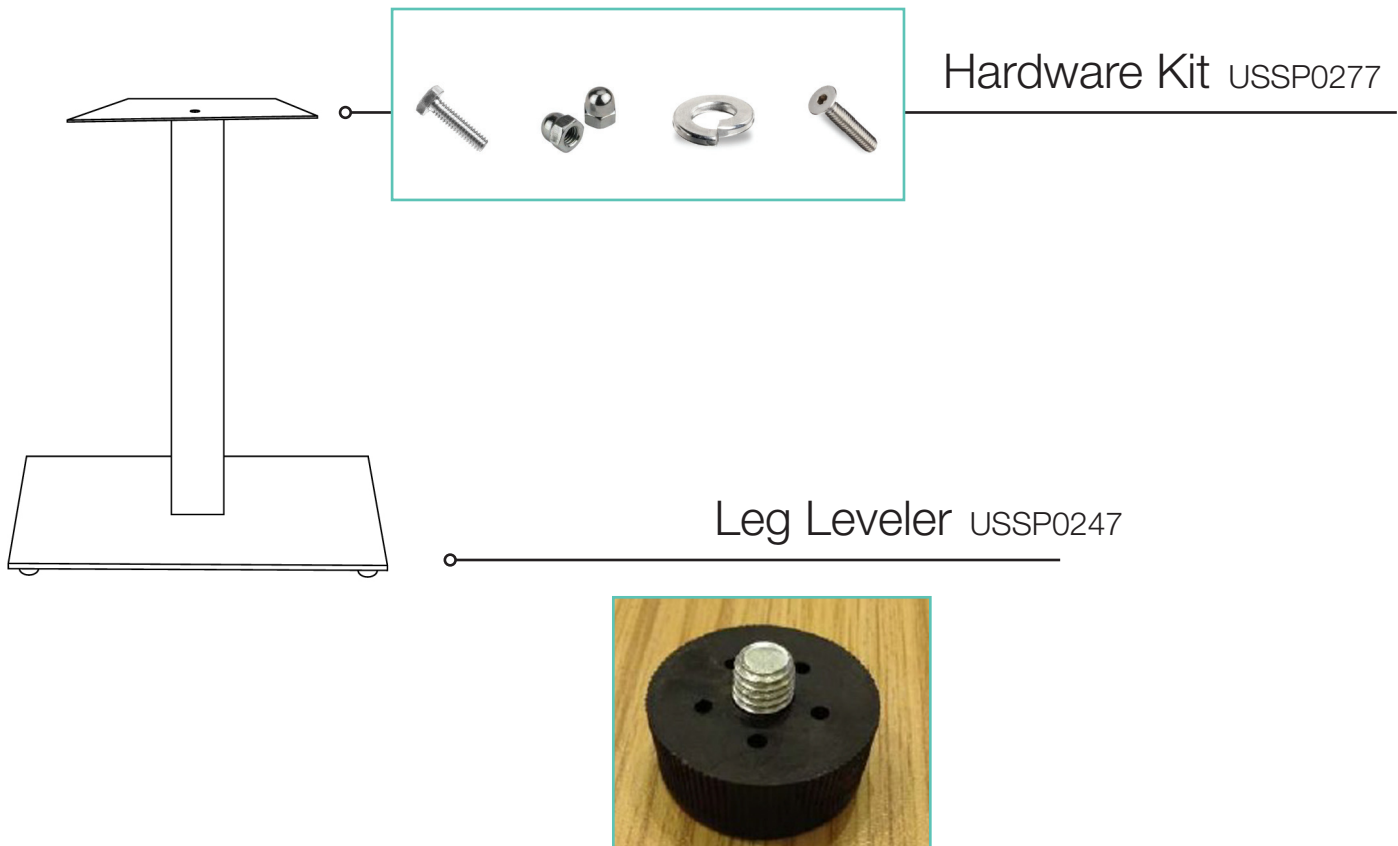

VanGuard Beta 22" x 22" Base

Length: 22"
Width: 22"
Height: 27.5"

Product Specifications

Product Description	Reference Number	Color	UPC Code 014306	Weight Each (lbs.)	Master Pack	Master Pack Volume (cu. ft)
VanGuard Beta 22" x 22" Base	US321209	Black/SS	914275	54.50	1	0.84
	US321217	Black/Black	926636	54.50	1	0.84

Black

Stainless Steel

VanGuard Beta 22" x 22" Base

Spare Parts

Reference	Description
USSP0247	LEG LEVELER GAMMA/BETA BASE (ea)
USSP0277	HARDWARE KIT GAMMA/BETA BASE