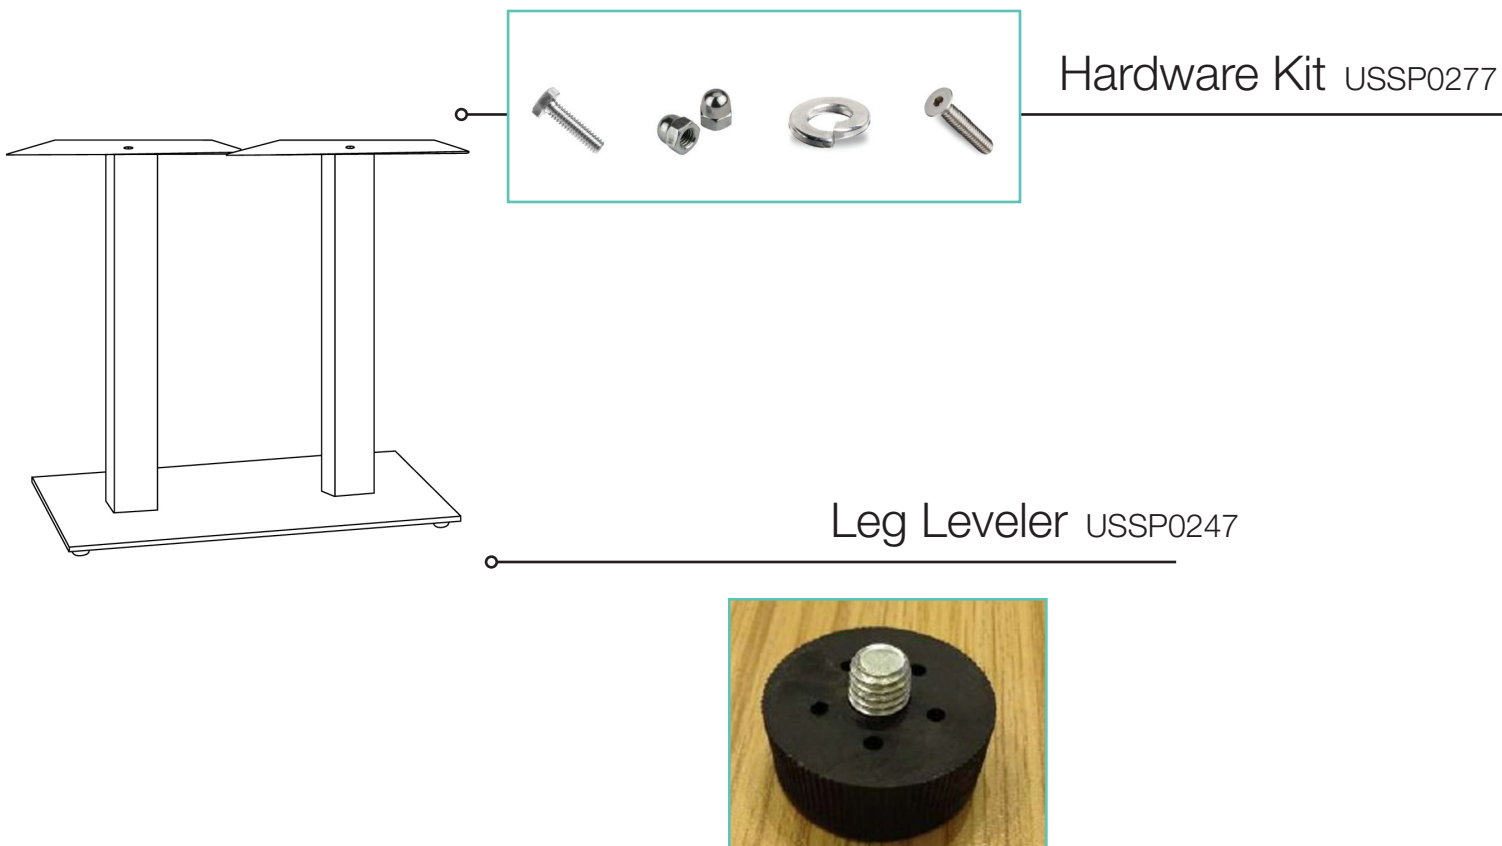

VanGuard Beta Lateral 16" x 28" Base

Length: 16"
Width: 28"
Height: 27.5"

Product Specifications

Product Description	Reference Number	Color	UPC Code 014306	Weight Each (lbs.)	Master Pack	Master Pack Volume (cu. ft)
VanGuard Beta Lateral 16" x 28" Base	US291209	Black/SS	914282	62.79	1	1.02
	US291217	Black/Black	930435	62.79	1	1.02

Black

Stainless Steel

Beta Lateral 16" x 28" Base

Spare Parts

Reference	Description
USSP0247	LEG LEVELER GAMMA/BETA BASE (ea)
USSP0277	HARDWARE KIT GAMMA/BETA BASE